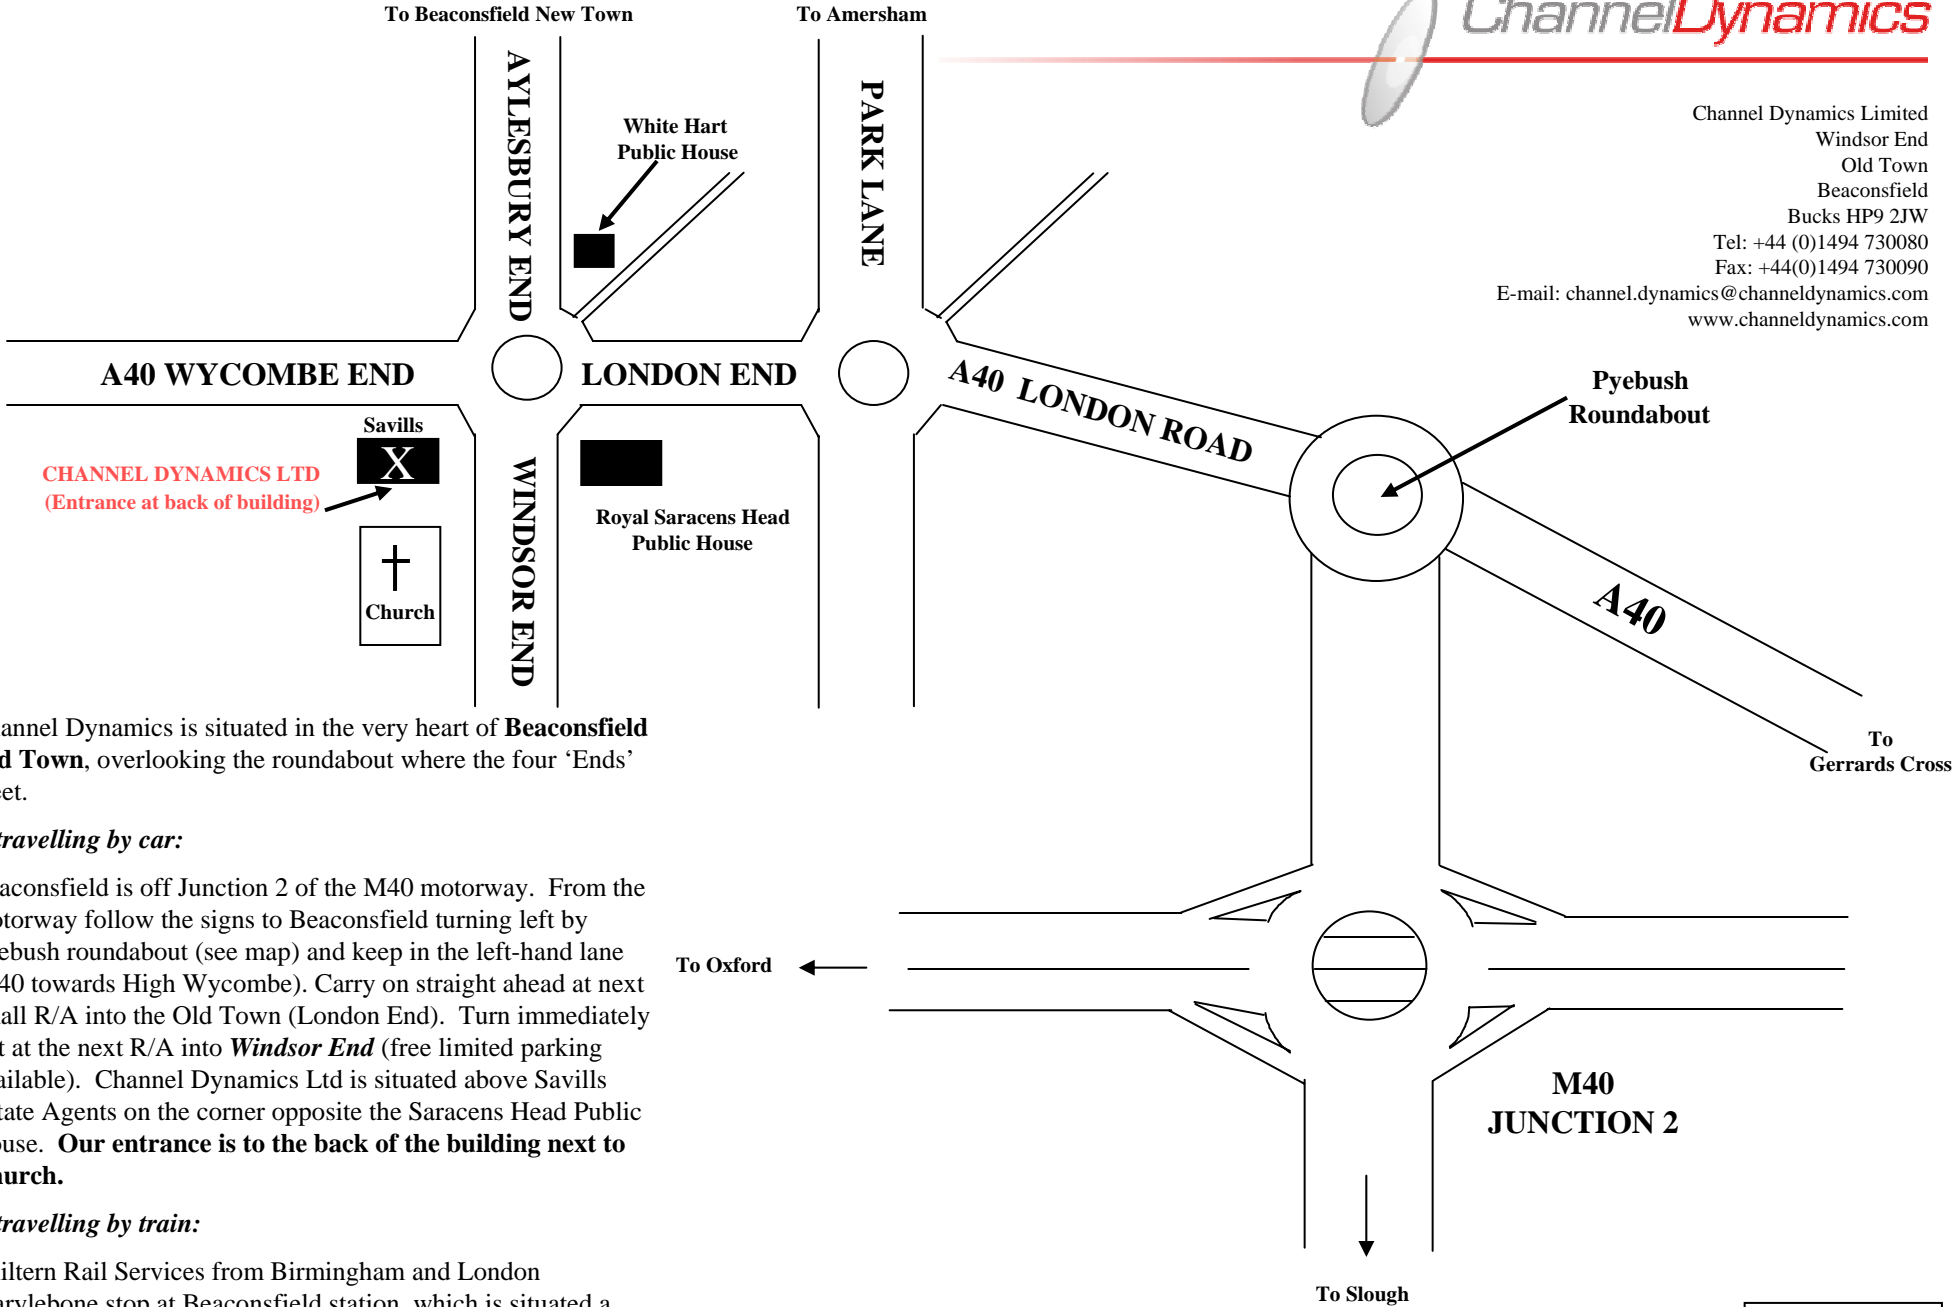

Channel Dynamics is situated in the very heart of **Beaconsfield Old Town**, overlooking the roundabout where the four 'Ends' meet.

***If travelling by car:***

Beaconsfield is off Junction 2 of the M40 motorway. From the motorway follow the signs to Beaconsfield turning left by Pyebush roundabout (see map) and keep in the left-hand lane (A40 towards High Wycombe). Carry on straight ahead at next small R/A into the Old Town (London End). Turn immediately left at the next R/A into **Windsor End** (free limited parking available). Channel Dynamics Ltd is situated above Savills Estate Agents on the corner opposite the Saracens Head Public House. **Our entrance is to the back of the building next to Church.**

***If travelling by train:***

Chiltern Rail Services from Birmingham and London Marylebone stop at Beaconsfield station, which is situated a mile away from our office in the New Town.

Not to Scale